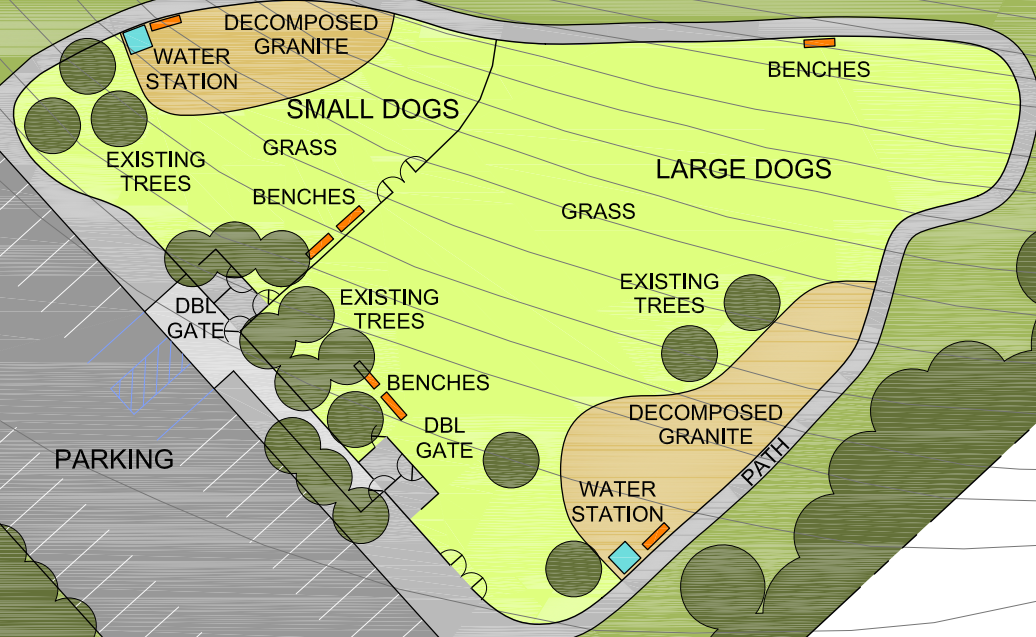

SITE 4 DOG PARK 24,500 SF

STRONEY FIELD

SWALE

BRIDGE

BRIDGE

SWALE

PATH

WALKING TRAIL

ONE WAY

PARKING

ONE WAY